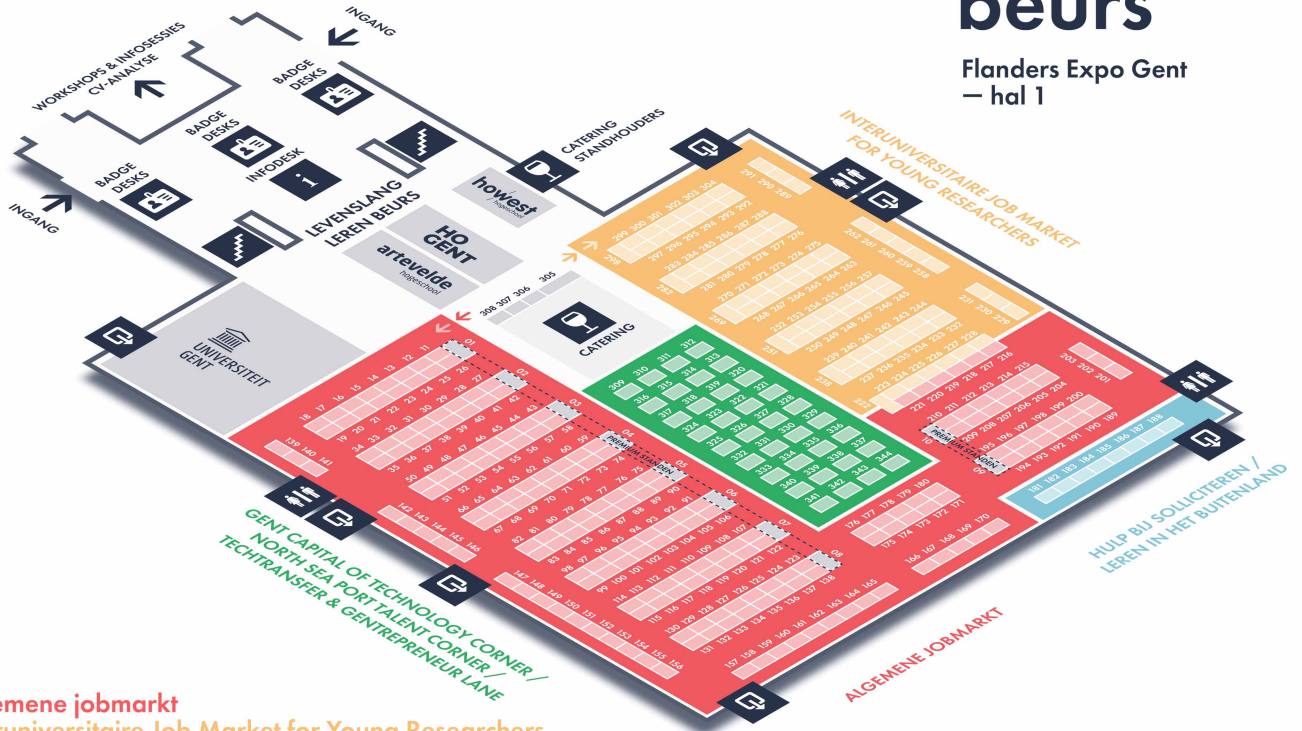

**afstudeer
beurs**

Interuniversity Job Market for
Young Researchers

**Levenslang
leren beurs**

27.03.25 - Flanders Expo Ghent

12.00 - 19.00

**Lifelong
learning
fair**

Ground floor

afstudeerbeurs

Flanders Expo Gent
- hal 1

- Algemene jobmarkt
- Interuniversitaire Job Market for Young Researchers
- Gent Capital of Technology Corner / North Sea Port Talent Corner / TechTransfer & Entrepreneur Lane
- Levenslang Leren beurs