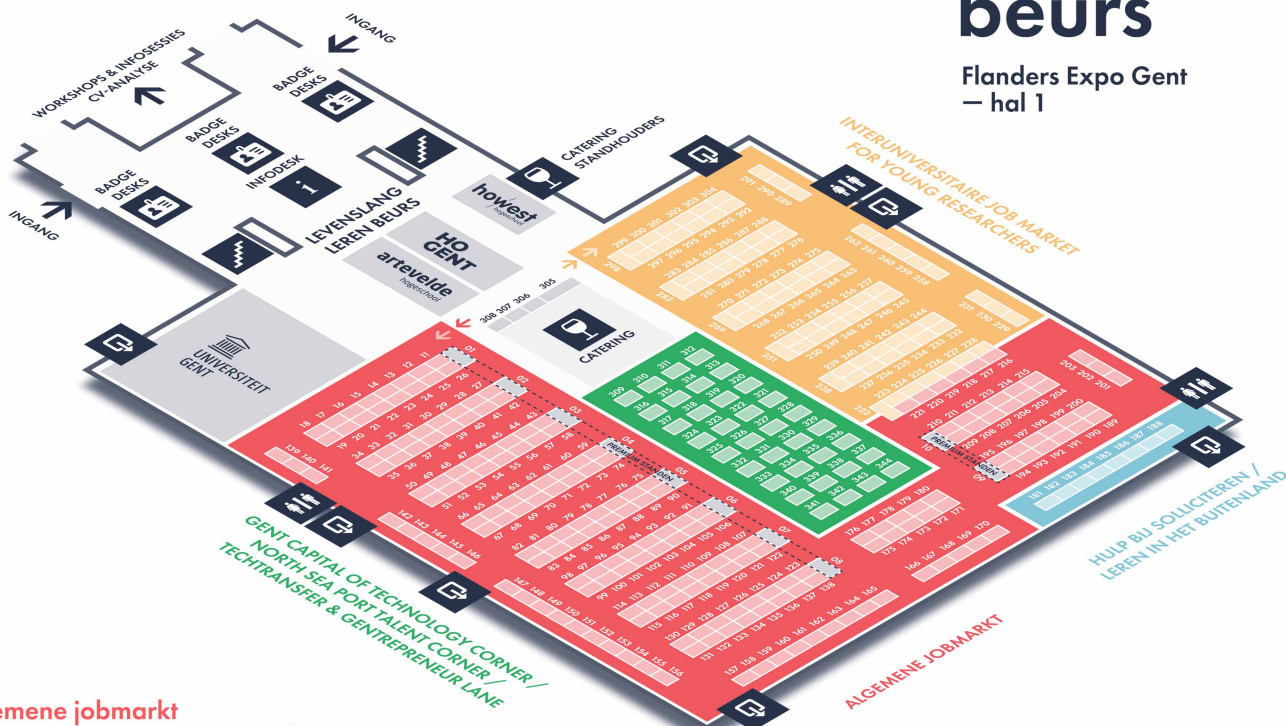

# afstudeerbeurs

Flanders Expo Gent  
- hal 1

Algemene jobmarkt  
Interuniversitaire Job Market for Young Researchers  
Gent Capital of Technology Corner / North Sea Port Talent Corner /  
TechTransfer & Entrepreneur Lane  
Levenslang Leren beurs